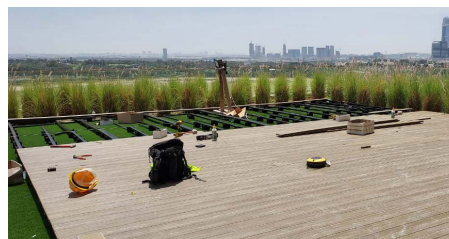

Floor Finish:  
**WPC (Wood Plastic Composite) Decking**

Flooring Contractor:  
**Renovation Furniture Trading LLC, Inter Décor Division**

Acoustic Performance:  
**28 dB ΔLw / IIC 54**

**Sonixx Rubber Crumb Cradles were installed to create a level subfloor system. The cradles were loose laid, laser levelled and a WPC (Wood Plastic Composite) Decking was installed on top.**

The size of the project was 250m<sup>2</sup> and cradles were easily adjusted to achieve a finished height of 120mm.

The Sonixx cradles are adaptive, eco-friendly and used extensively in new build, refurbishment and conversion projects. They facilitate rapid and easy levelling of uneven subfloors on-site with the use of cradle packers and base packers.

The Sonixx Rubber Crumb Cradles offer fast installation and exceptional long-lasting performance. Manufactured using recycled rubber crumb, these cradles, base packers and cradle packers can be used to create a perfectly level subfloor, over which decking systems can be installed.

### Benefits of Sonixx Rubber Crumb Cradles

- ✓ Quick, simple and cost effective to install – the cradles are loosely positioned on the subfloor with no fixing required.
- ✓ Dry and lightweight solution – eliminated wet trades, helping to streamline programming and on-site processes, as well as structural loadings.
- ✓ Increased heights can be achieved with the use of base packers.
- ✓ Accommodates services in the void.
- ✓ System is maintenance free.
- ✓ Ideal for use in new build, refurbishment and conversion projects
- ✓ Outside decking.
- ✓ Sports floors.
- ✓ Dance floors.
- ✓ Gyms and free weight areas.