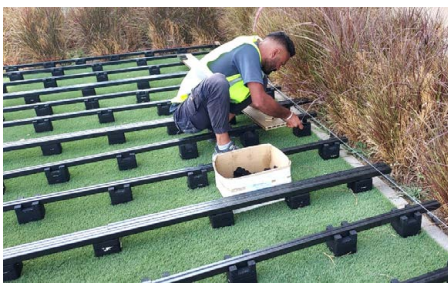

Floor Finish:  
**WPC (Wood Plastic Composite) Decking**

Flooring Contractor:  
**Renovation Furniture Trading LLC, Inter Décor Division**

Acoustic Performance:  
**28 dB ΔLw / IIC 54**

**Sonixx Rubber Crumb Cradles were installed to create a level subfloor system. The cradles were loose laid, laser levelled and a WPC (Wood Plastic Composite) Decking was installed on top.**

The size of the project was 250m<sup>2</sup> and cradles were easily adjusted to achieve a finished height of 120mm.

The Sonixx cradles are adaptive, eco-friendly and used extensively in new build, refurbishment and conversion projects. They facilitate rapid and easy levelling of uneven subfloors on-site with the use of cradle packers and base packers.

The Sonixx Rubber Crumb Cradles offer fast installation and exceptional long-lasting performance. Manufactured using recycled rubber crumb, these cradles, base packers and cradle packers can be used to create a perfectly level subfloor, over which decking systems can be installed.